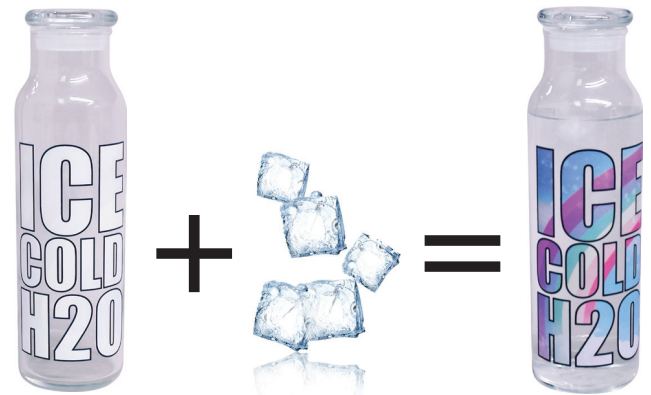

Ice Cold

COOLVIEW

KNOW WHEN YOUR DRINK IS ICE COLD

KNOW WHEN YOUR DRINK IS ICE COLD. STUNNING VISUAL IMPACT AS THE IMPRINT COMES TO LIFE WHEN AN ICE COLD DRINK IS ADDED!

[HOW IT WORKS]

Submit your art – let us know which part needs to change into color! CoolView looks like satin etch at room temperature. Add an ice cold beverage and watch your CoolView imprint change!

[APPLICATIONS]

Great for:

- Corporate Events
- Beer, Spirits, and Distillery Companies
- Ski Resorts, Golf Courses
- College Campuses
- Municipal Water Services
- Health and Wellness Centers
- Weddings/Anniversaries

[FULL COLOR COOLVIEW]

• Full Color CoolView is stunning! Black and white turns into vibrant color when a cold beverage is added!

• Great on glass or single wall stainless steel and aluminum

[THINGS TO KNOW]

• CoolView can be added to standard imprints or printed on top of a white underbase to achieve the desired effect.

• CoolView is available in red, pink, orange, yellow, green, turquoise, blue, violet and black.

Avoid sunlight, UV light and temperature extremes – Sunlight, UV light, long exposure to fluorescent lights, and very hot or very cold temperatures, will degrade the CoolView effect. Keep in a cool, room temperature location away from direct sun, UV and fluorescent lights.

Room Temperature